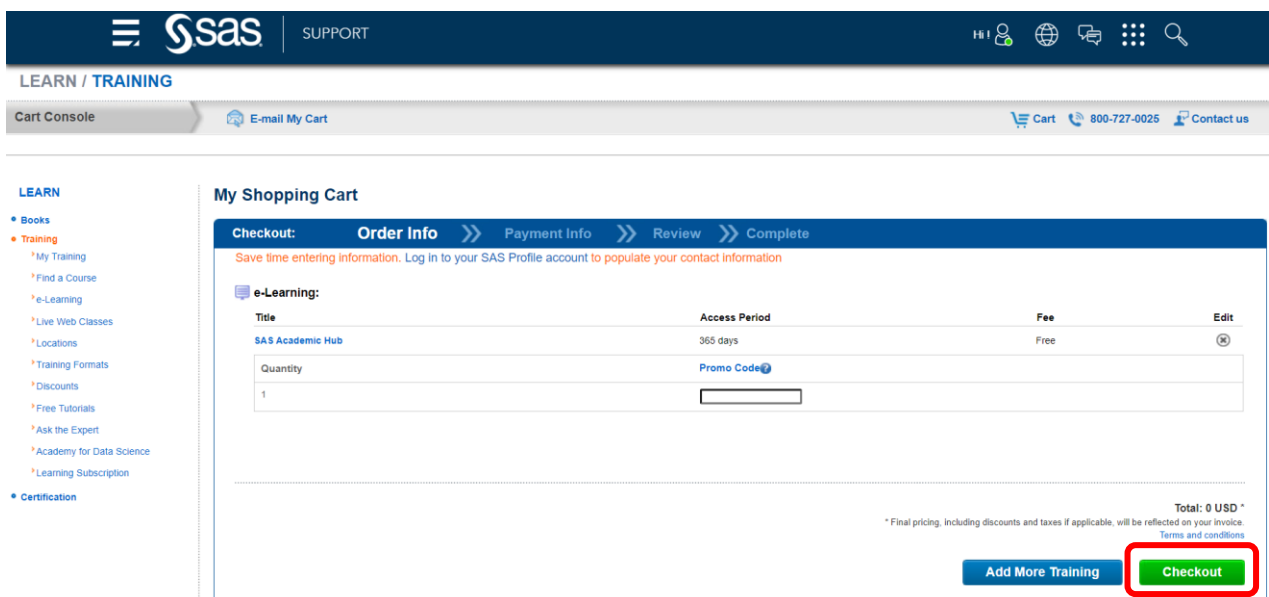

Step4: 填寫相關資料(需用學校的 E-mail) · 完成後點選 continue

My Shopping Cart

Checkout: Order Info >> **Payment Info** >> Review >> Complete

Save time entering information. Log in to your SAS Profile account to populate your contact information